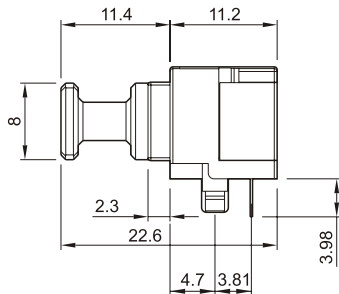

OC-0803

(Without Screw Hole Type)

Transmitter	
Vin	①
Vcc	②
GND	③